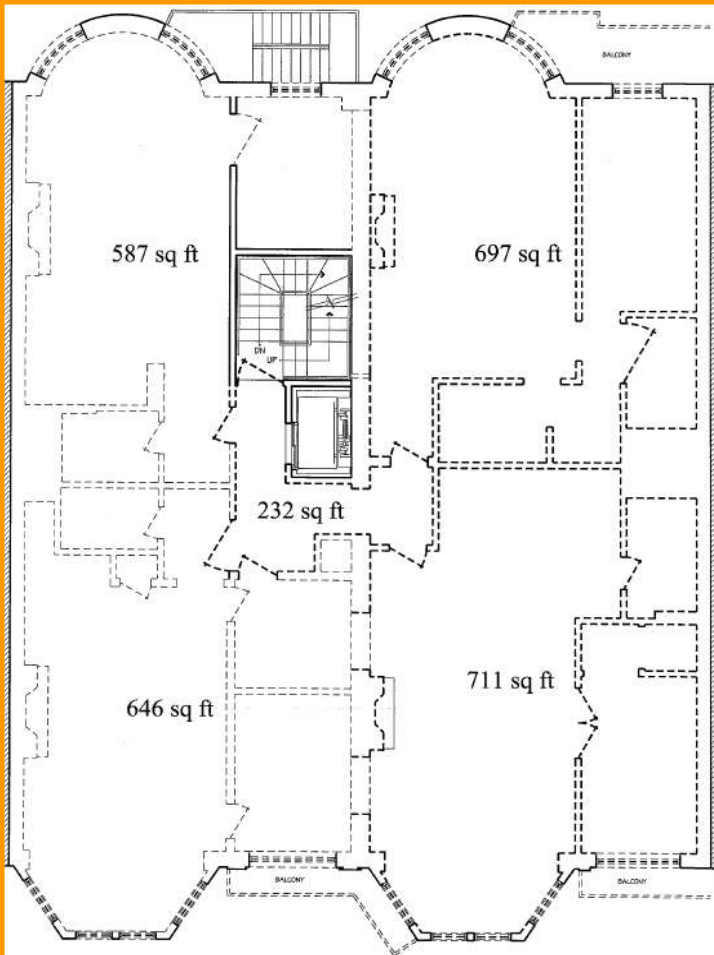

127
129

N
E
W
B
U
R
Y
S
T

Space Available:
Floors:
Rent/SF/Year:
Building Status:

510 SF to 5,155 SF
4
Negotiable
Built - 1899

PRECISION | REALTY GROUP, LLC

1401 WALNUT STREET
PHILADELPHIA, PA 19102
WWW.PRECISIONRG.COM
(215) 300-9688