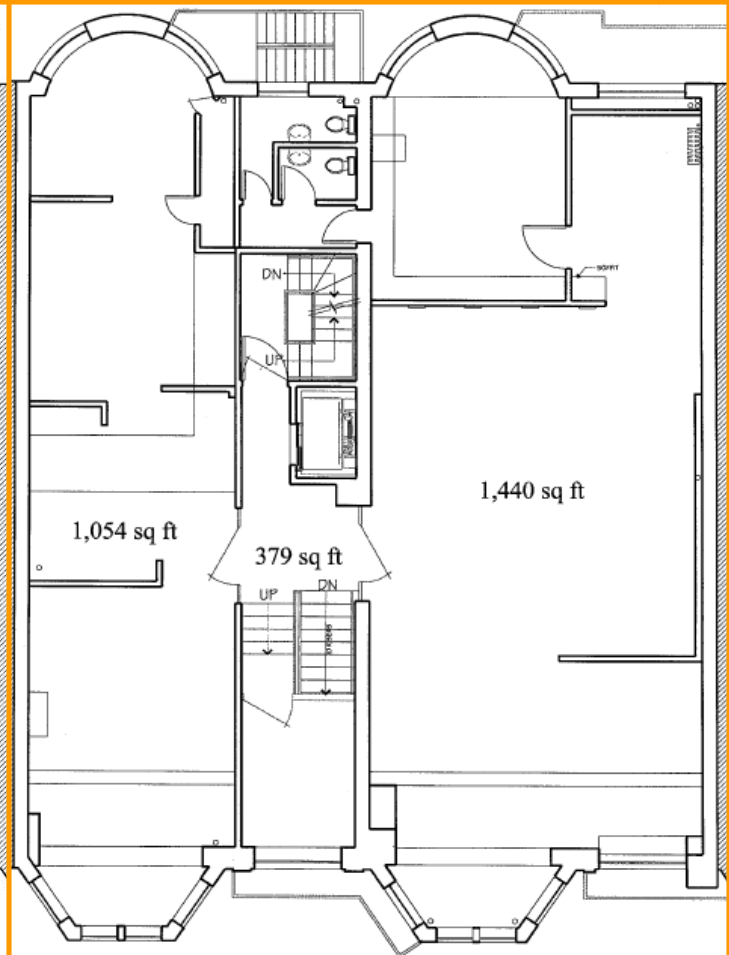

127
129

N
E
W
B
U
R
Y
S
T

Space Available:
Floors:
Rent/SF/Year:
Building Status:

510 SF to 5,155 SF
4
Negotiable
Built - 1899

PRECISION | REALTY GROUP, LLC

1401 WALNUT STREET
PHILADELPHIA, PA 19102
WWW.PRECISIONRG.COM
(215) 300-9688