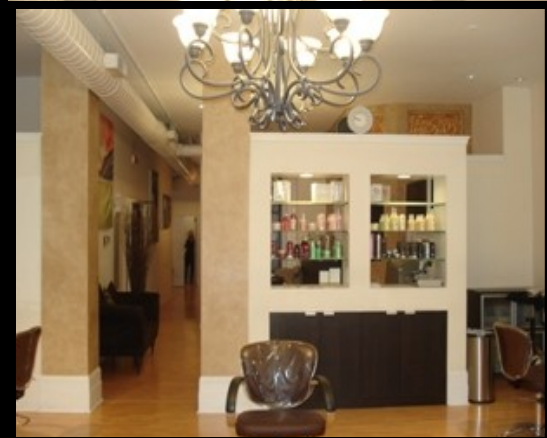

1126 WALNUT STREET

**PREMIER
RETAIL/SALON
SPACE NOW
AVAILABLE FOR
LEASE!**

1126 WALNUT STREET

- 2ND FLOOR
- 2,000 SF
- \$2,100 PER MONTH NNN
- FULL FRONT WINDOW GIVES PREMIER VIEW OVERLOOKING WALNUT ST.